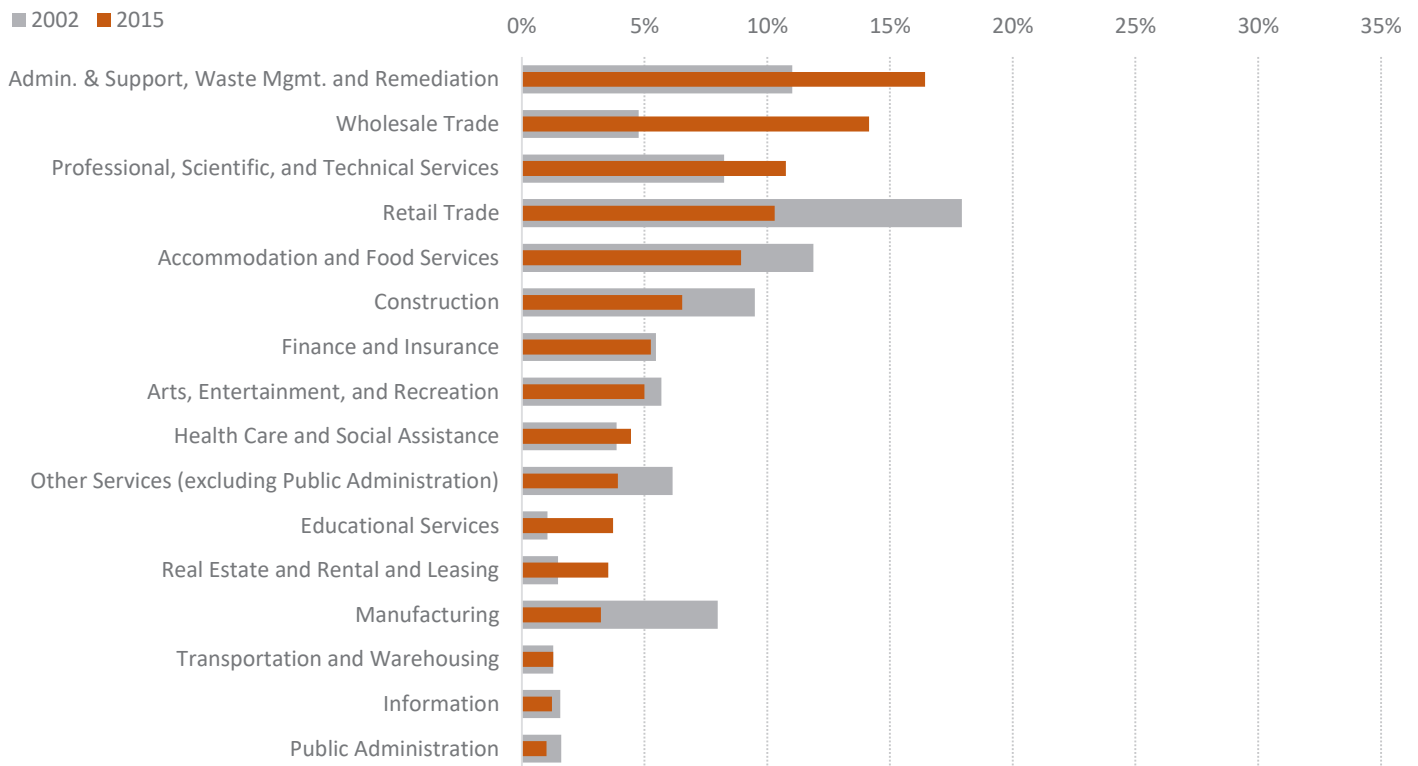

Cornelius workers by industry sector