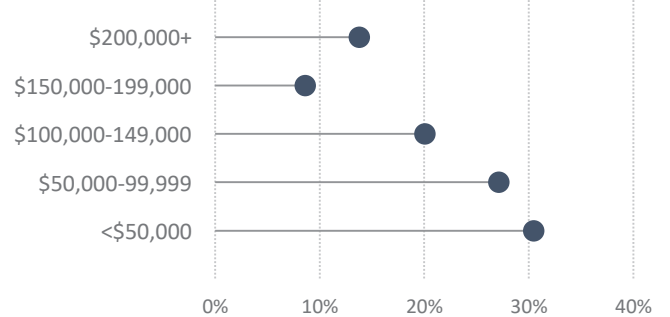

Household Size

Age and Sex

Male 2016, 2000 Female 2016, 2000

Household Type

Household Income

Race/Ethnicity

2000 2016

Educational Attainment

2000 2016

Total number of jobs in Cornelius

About the data: All data on this page are from the Longitudinal Employer-Household Dynamics (LEHD), a national dataset that provides detailed information about where people work and live. It captures wage and salary jobs covered by unemployment insurance (which account for about 95% of private sector wage and salary employment) but does not include informal workers or the self-employed. A worker's employment location is based on the physical or mailing address reported by the employer, which in some cases may be different from the location at which an employee performs his/her work.