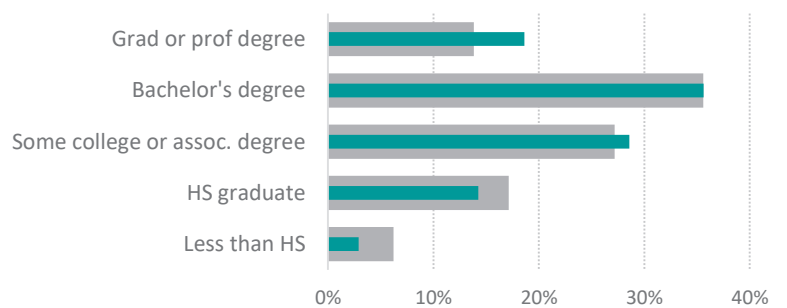

Household Size

Age and Sex

Male 2016, 2000 Female 2016, 2000

Household Type

Household Income

Race/Ethnicity

2000 2016

Educational Attainment

2000 2016

Total number of jobs in Cornelius

About the data: All data on this page are from the Longitudinal Employer-Household Dynamics (LEHD), a national dataset that provides detailed information about where people work and live. It captures wage and salary jobs covered by unemployment insurance (which account for about 95% of private sector wage and salary employment) but does not include informal workers or the self-employed. A worker's employment location is based on the physical or mailing address reported by the employer, which in some cases may be different from the location at which an employee performs his/her work.