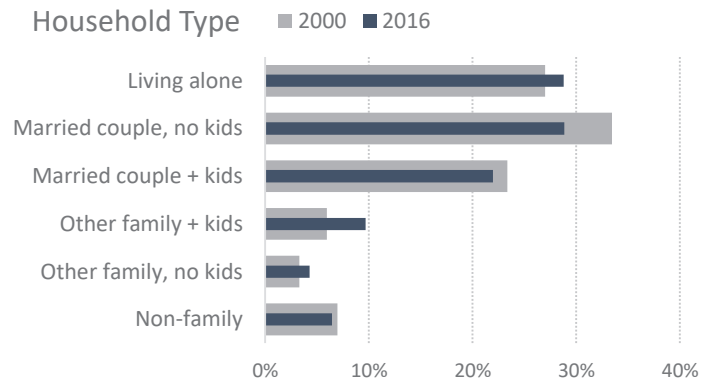

Household Size

Age and Sex

Male 2016, 2000 Female 2016, 2000

Household Type

Household Income

Race/Ethnicity

2000 2016

Educational Attainment

2000 2016

Total number of jobs in Cornelius

About the data: All data on this page are from the Longitudinal Employer-Household Dynamics (LEHD), a national dataset that provides detailed information about where people work and live. It captures wage and salary jobs covered by unemployment insurance (which account for about 95% of private sector wage and salary employment) but does not include informal workers or the self-employed. A worker's employment location is based on the physical or mailing address reported by the employer, which in some cases may be different from the location at which an employee performs his/her work.