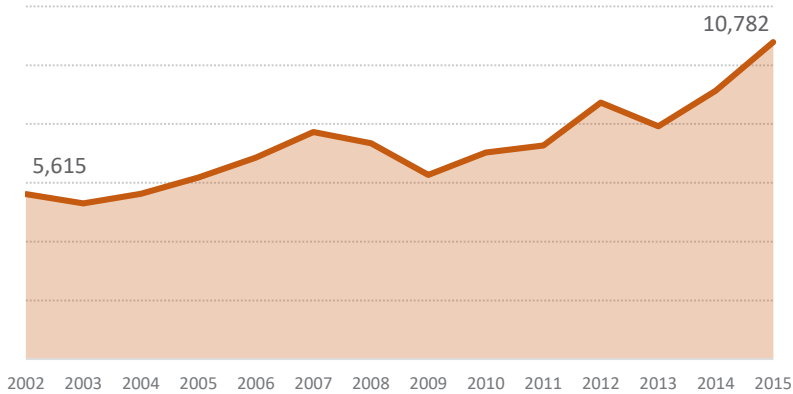

Household Size

Age and Sex

Male 2016, 2000 Female 2016, 2000

Household Type

Household Income

Race/Ethnicity

2000 2016

Educational Attainment

2000 2016

Total number of jobs in Cornelius

About the data: All data on this page are from the Longitudinal Employer-Household Dynamics (LEHD), a national dataset that provides detailed information about where people work and live. It captures wage and salary jobs covered by unemployment insurance (which account for about 95% of private sector wage and salary employment) but does not include informal workers or the self-employed. A worker's employment location is based on the physical or mailing address reported by the employer, which in some cases may be different from the location at which an employee performs his/her work.