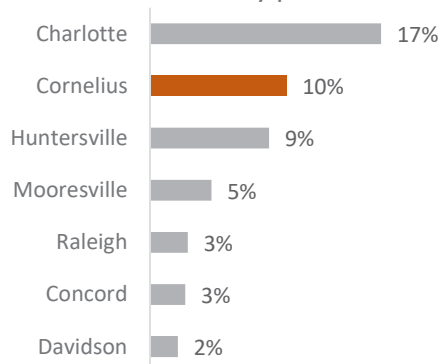

2000 2016

Total number of jobs in Cornelius

About the data: All data on this page are from the Longitudinal Employer-Household Dynamics (LEHD), a national dataset that provides detailed information about where people work and live. It captures wage and salary jobs covered by unemployment insurance (which account for about 95% of private sector wage and salary employment) but does not include informal workers or the self-employed. A worker's employment location is based on the physical or mailing address reported by the employer, which in some cases may be different from the location at which an employee performs his/her work.

Cornelius workers by industry sector

Cornelius workers by place of residence

Cornelius residents by place of work