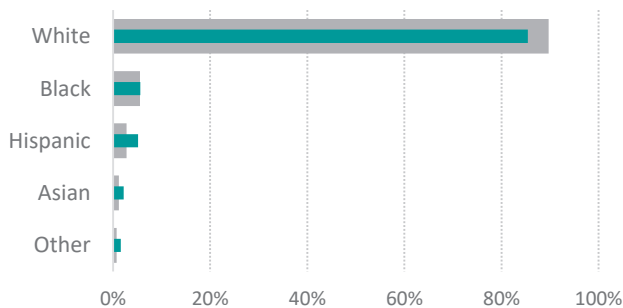

Household Size

Age and Sex

Male 2016, 2000 Female 2016, 2000

Household Type

Household Income

Race/Ethnicity

2000 2016

Educational Attainment

2000 2016

Total number of jobs in Cornelius

About the data: All data on this page are from the Longitudinal Employer-Household Dynamics (LEHD), a national dataset that provides detailed information about where people work and live. It captures wage and salary jobs covered by unemployment insurance (which account for about 95% of private sector wage and salary employment) but does not include informal workers or the self-employed. A worker's employment location is based on the physical or mailing address reported by the employer, which in some cases may be different from the location at which an employee performs his/her work.