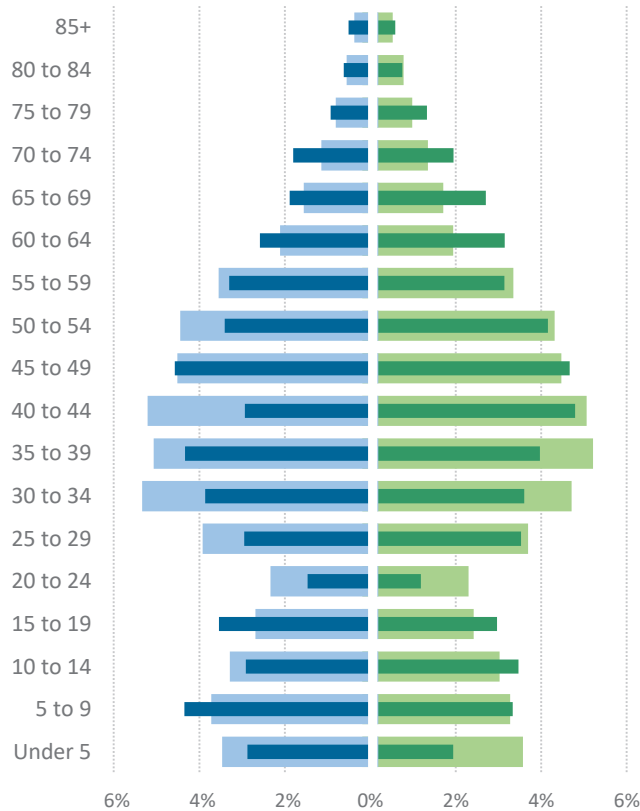

Town of Cornelius

Demographics

Total Population of Cornelius

About the data: All data on this page are from the U.S. Census Bureau's Decennial Census, Population Estimates, and 2016 American Community Survey 5-year estimates.

Household Size

Age and Sex

Male 2016, 2000 Female 2016, 2000

Household Type

Household Income

Race/Ethnicity

2000 2016

Educational Attainment